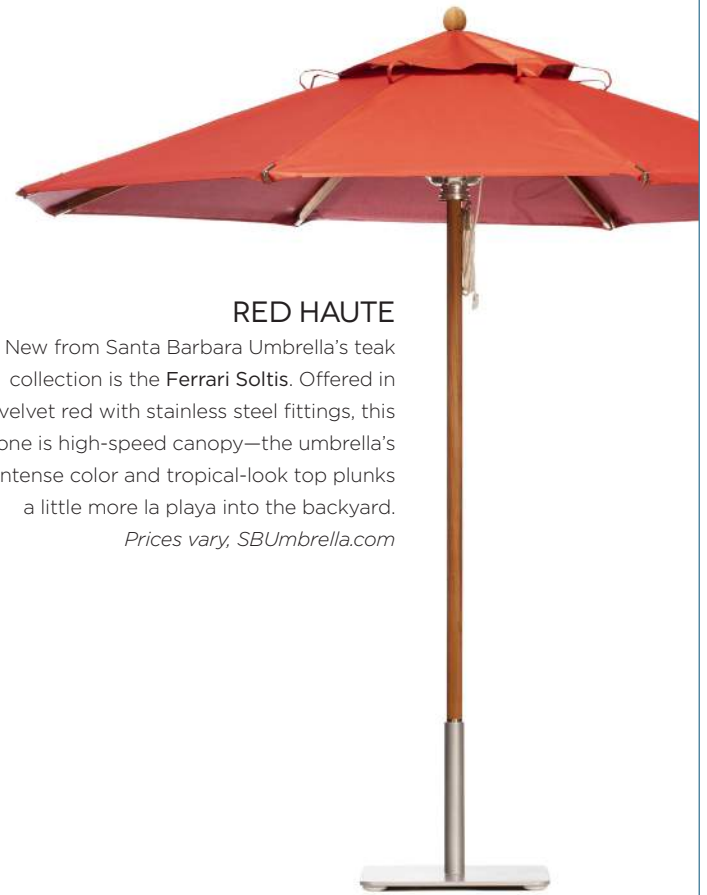

UNDER COVER

By treating the traditional tipi to a modern update, Gandia Blasco's reinvented **Wigwam Outdoor Tent** provides pyramid-shaped shelter at the shore. Whether seeking romantic refuge from the elements or an easy-breezy bout of relaxation, this indigenous-inspired idyll is summer's most luxurious lounge space. *From \$4,950, Stardust.com*

RED HAUTE

New from Santa Barbara Umbrella's teak collection is the **Ferrari Soltis**. Offered in velvet red with stainless steel fittings, this is one is high-speed canopy—the umbrella's intense color and tropical-look top plunks a little more la playa into the backyard. *Prices vary, SBUmbrella.com*

HANDLE WITH CARE

BMaslin & Co is on a roll with its latest offering. Crafted in 100-percent cotton, the brand's **Black Jaguar Hide Beach Towel** makes a stylistic roar with a glamorous animal motif, a cat-shaped silhouette and a roll-up holster with crossbody strap. *\$250, MaslinandCo.com*

WRAP STAR

Throw in the towel for this supple, tasseled alternative from tineK Home. Fashioned from uber-soft cotton, the collection's gorgeously grey **Tassel Throw** doubles as beach blanket and cozy wrap for when the sun fades and the Pacific winds blow in. *Price upon request, TineKHome.com*